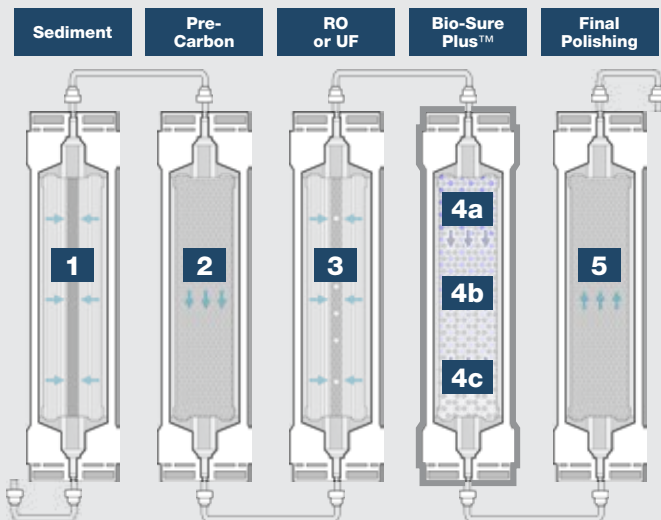

- Taller design for more comfortable dispense height
- Stainless steel reservoirs
- Safety button for hot water dispensing
- Hot and cold water
- Touch sensor and one-hand dispensing
- Extra large dispensing area, perfect for large bottles and cups
- Continuous sanitization*
- Enhanced alkalinity and nutrient boost from added minerals*

Specifications

DESCRIPTION	SPECIFICATION
Weight	60 lbs
Dimensions	50"h x 11.8"w x 13.75"d
Colors	Black and white
Cold Tank Capacity	1.6 gallons/6.1 liters
Hot Tank Capacity	0.7 gallons/2.7 liters
Dispense Height	8.625"
Recommended Water Pressure	60-70 psi
Rated Voltage/Frequency	110v/60Hz @ 4.9 amps
Power Consumption	1.60 kWh/24 hours

* When used with proprietary filtration

Multi-Stage Purification Process

- 1 Sediment Filter**
Reduces particles such as dirt, silt, rust and pipe residue.
- 2 Pre-Carbon Filter**
Reduces chlorine, chemicals and pesticides.
- 3 Reverse Osmosis (RO) or Ultra Filtration (UF) Membrane**
Reduces solids, arsenic, bacteria, viruses, pharmaceuticals, and metals.
- 4 BIO-SURE PLUS™ FILTER**
 - 4a Restores/Adds Minerals & Electrolytes**
More than 20 minerals and electrolytes are added.
 - 4b Enhances Alkalinity**
Water is enhanced with minerals to increase alkalinity.
 - 4c Sanitizes Water**
Colloidal silver is used to maintain the cleanliness of the waterway.
- 5 Final Polishing Filter**
Coconut shell carbon polishes the water for great taste.